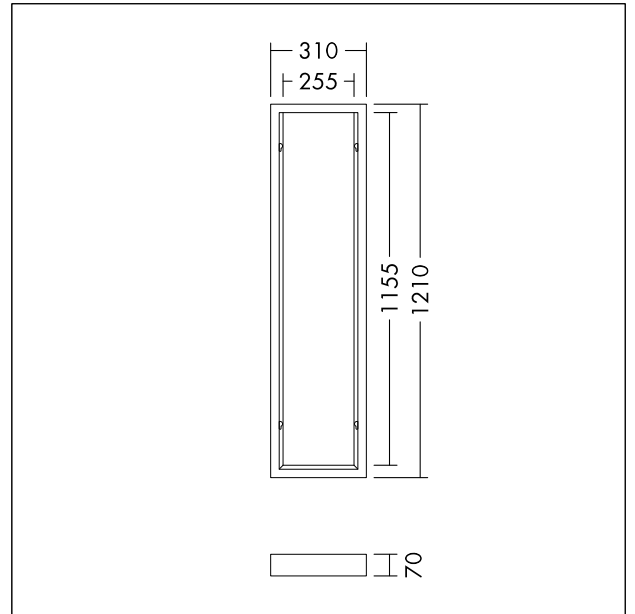

## Surface mounting kit

Surface mounting kit for 1200 x 300 mm ANNA Vario LED luminaire. Can be used with the Just Emergency Kit (96634428).  
Weight: 2.55 kg

TE\_ANNA\_F\_1200\_MountBox.jpg

TE\_ANNAVARIO\_M\_SURF\_1200.wmf